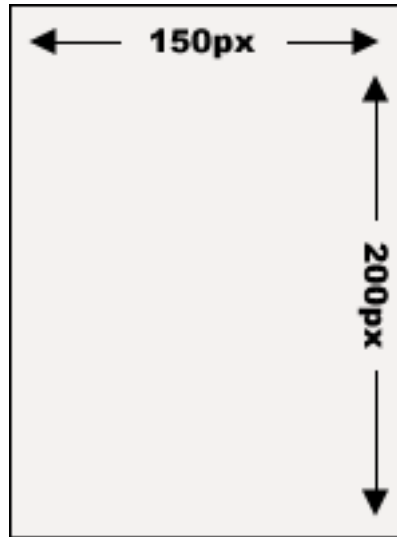

SIDEBAR ADS

150 px wide x 200 px
no more than 20KB
JPG/GIF compression format

Sample Ad – Actual Size:

Location	Price Per Month
RI Home Page	$170
Food Section* Includes Food Home, Restaurant, Recipe, News, & Shopping pages	$150
Arts Section* Includes Arts Home, Movies, Art, Theater, Music & Books page	$150
House & Garden Section* Includes Home & Garden Home, Real Estate, Nesting & Shopping pages	$150
Parties & Sports Section* Include Parties & Sports Home, Parties & Sports pages	$100
Rural Road Trips Section* Includes Rural Road Trips Home, Excursions & Lodgings pages	$100
Reality Check Section* Includes Reality Check Home, Controversy & Commonwealth pages	$100
All Remaining Pages Includes About Us, How to Advertise, Contact, User Agreement, Privacy Policy, Advanced Search & Tell-a-Friend pages	$50

Discounts are offered for advertisers who make extended commitments:
3 months 5%; 4-6 months 10%; 7-9 months 15%; 10-12 months 20%

*Includes all pages within the section