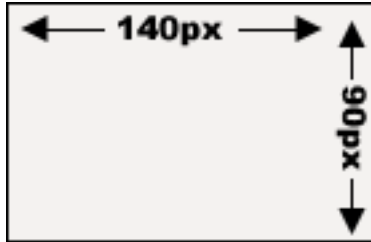

FOOTER ADS

140 px wide x 90px
no more than 20KB
JPG/GIF compression format

Sample Ad – Actual Size:

Location	Price Per Month
RI Home Page	$50
Food Section* Includes Food Home, Restaurant, Recipe, News, & Shopping pages	$40
Arts Section* Includes Arts Home, Movies, Art, Theater, Music & Books page	$40
House & Garden Section* Includes Home & Garden Home, Real Estate, Nesting & Shopping pages	$40
Parties & Sports Section* Include Parties & Sports Home, Parties & Sports pages	$40
Rural Road Trips Section* Includes Rural Road Trips Home, Excursions & Lodgings pages	$40
Reality Check Section* Includes Reality Check Home, Controversy & Commonwealth pages	$40
All Remaining Pages Includes About Us, How to Advertise, Contact, User Agreement, Privacy Policy, Advanced Search & Tell-a-Friend pages	$20

Discounts are offered for advertisers who make extended commitments:
3 months 5%; 4-6 months 10%; 7-9 months 15%; 10-12 months 20%

*Includes all pages within the section

All ads are subject to approval by Rural Intelligence LLC, which reserves the right to refuse any advertisement. All advertisements must be paid in full via PayPal before publication.

For more information, contact Marilyn Bethany (marilynbethany@ruralintelligence.com)